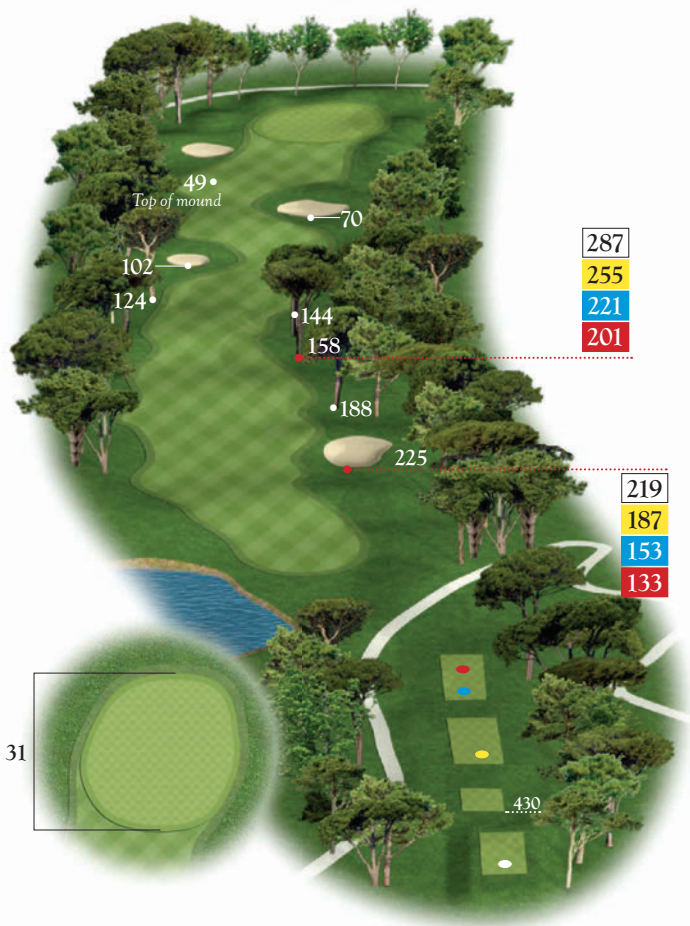

Holes: 18

Par: 72 Par, 6239 m

Handicap: Ladies 40, men 36

Greens: Bermuda Grass

Total area: 700,000 m²

Your guide to getting the most from your course planner...

**ALL DISTANCES ARE MEASURED IN METRES
TO THE CENTRE OF THE GREEN** (to convert to yards add 10%)

176

166

135

104

152

142

111

80

24

3 GLORIA GOLF CLUB OLD COURSE

PAR
4

447

415

381

361

4 GLORIA GOLF CLUB OLD COURSE

PAR
4

391

363

351

339

5 GLORIA GOLF CLUB OLD COURSE

PAR
5

545